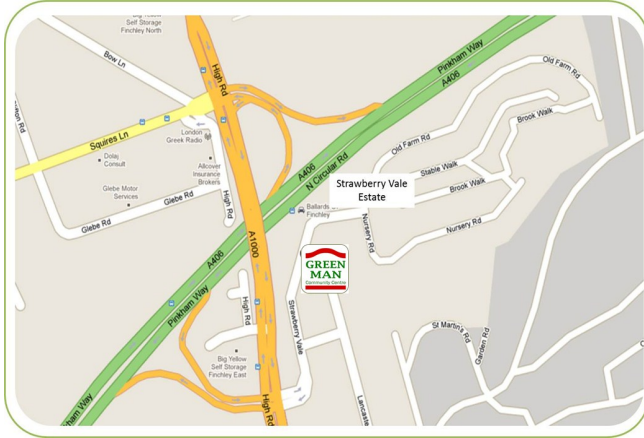

GREAT LOCATION by North Circular Road

GREAT VENUE purpose built Community Centre

GREAT FACILITIES clean, bright, accessible

The Green Man Community Centre is a great venue to hire for your events:

- ◆ Celebrations / Parties
- ◆ Community events
- ◆ Meetings / Workshops
- ◆ Conferences