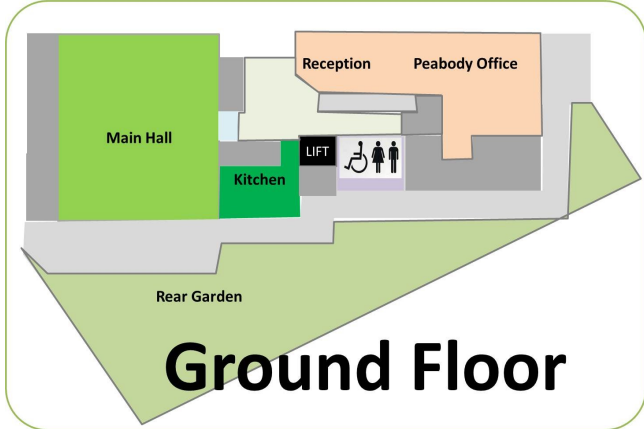

GREAT LOCATION by North Circular Road

GREAT VENUE purpose built Community Centre

GREAT FACILITIES clean, bright, accessible

The Green Man Community Centre is a great venue to hire for your events:

- ◆ Celebrations / Parties
- ◆ Community events
- ◆ Meetings / Workshops
- ◆ Conferences

We have a variety of spaces available:

- ◆ Main Hall & Community Kitchen
- ◆ Meeting Room 1
- ◆ Meeting Room 2
- ◆ GMMG Committee Room

Our modern facilities include:

- ◆ Plenty of parking
- ◆ Lift between floors
- ◆ Accessible toilets